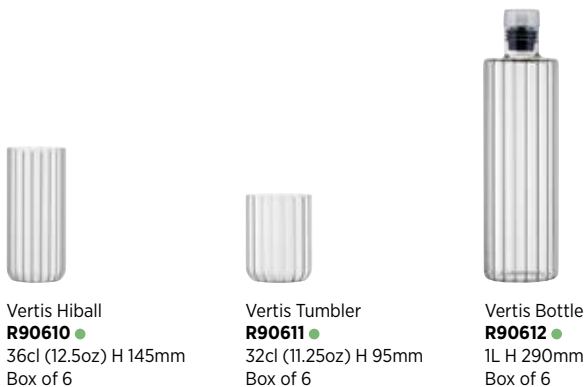

Rockstar Hiball
R80105 ●
 48cl (16.75oz) H 153mm
 Box of 6

Rockstar Double Old Fashioned
R80106 ●
 35cl (12.25oz) H 104mm
 Box of 6

Vertis

A wonderfully versatile collection created from Borosilicate glass. Vertis features a strong ribbed design and is enhanced by the addition of a tall slender bottle.