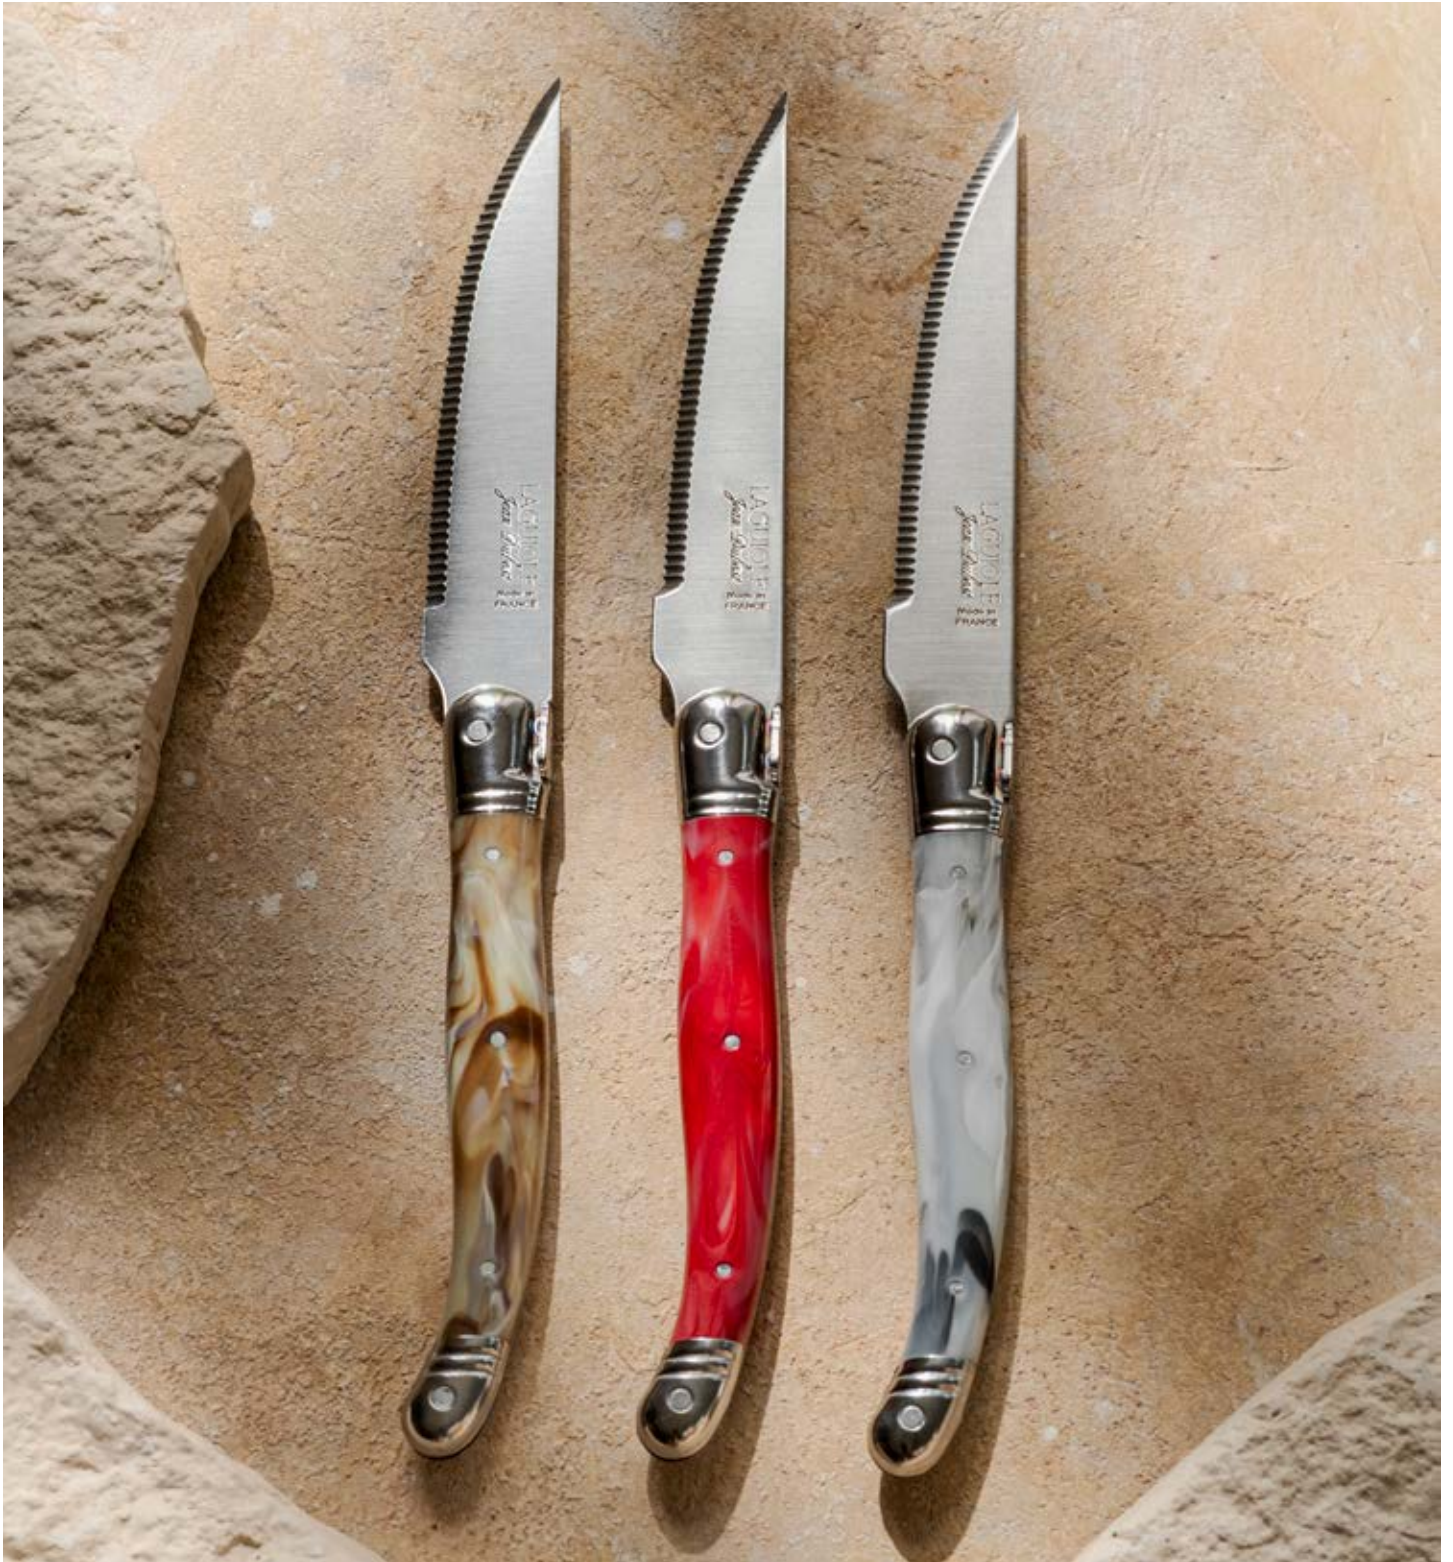

Precision crafted excellence

Laguiole steak knives by Jean Dubost are perfect statement pieces. With handles available in various colours and finishes, Laguiole knives add something special to the tabletop. Each Laguiole knife is subjected to a special firing process, providing blade flexibility and a long lasting, perfect cut.