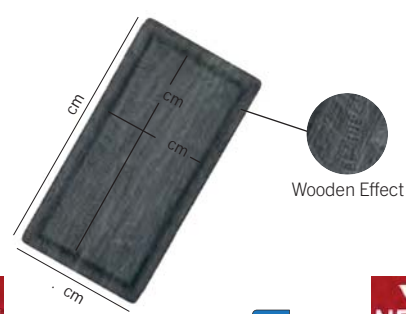

Timber Melamine Collection
Round Serving Paddle Tan

Ø30.5 x 1.5cm with 9.5cm handle

6/12

25.03 €

SMOKEHOUSE, OYNX, TIMBER COLLECTIONS™ MELAMINE TRAYS & PADDLES

NEW

12453EU

Smokehouse Melamine Collection
Rectangular Serving Tray Gray