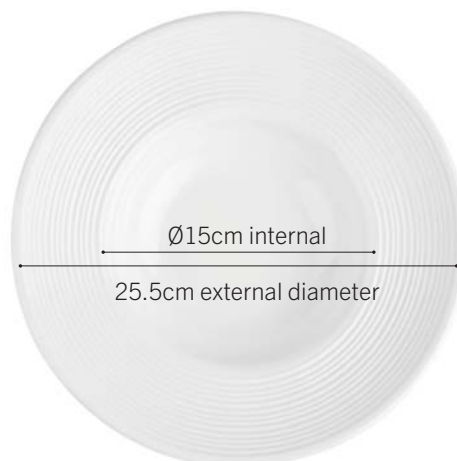

PULITO COLLECTION™

SERVEWARE

Attention: Melamine is not microwave or oven safe.

123460EU

11147EU