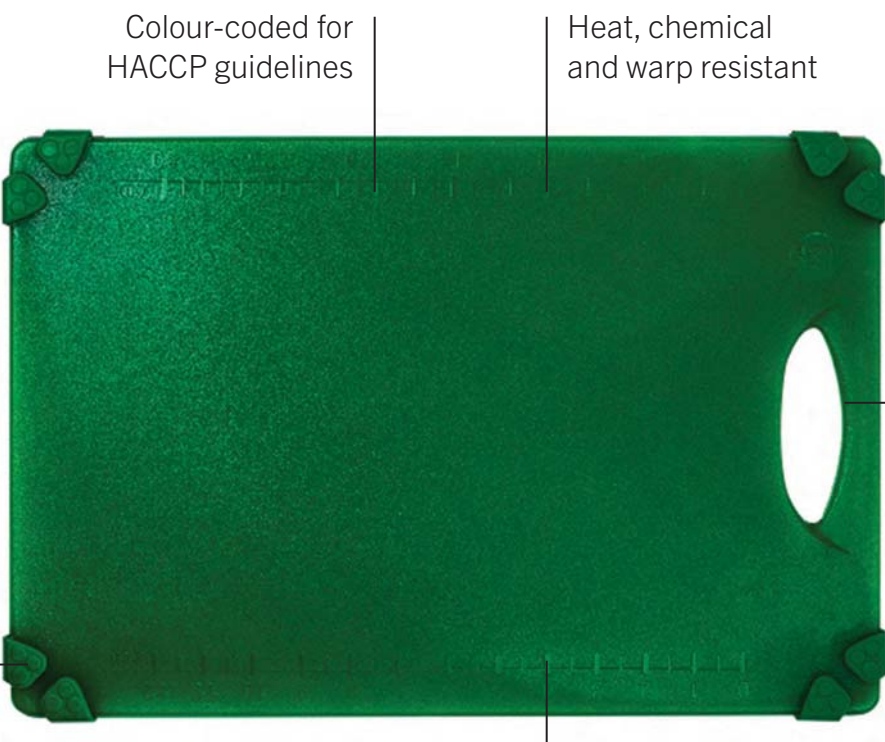

38 x 50 x 1.3cm

 1/6

32.64 €

Polypropylene Grippy Cutting Boards with TPE Grips

45.5 x 61 x 1.3cm

 1/6

39.66 €

THESE
BOARDS
REALLY
MAKE
THE
CUT