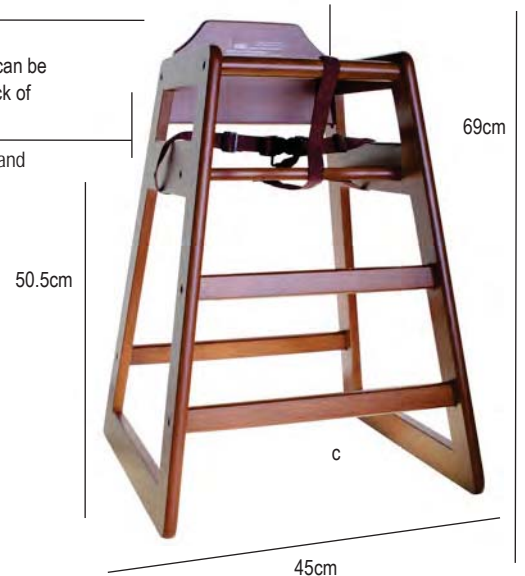

HIGH CHAIRS | HARDWOOD

- Complies with BS EN 14988:2006 Pt 1&2+A1:2012
- Durable, hardwood construction with adjustable 3-point waist strap harness
- Washable replacement straps allow for easy cleaning with a damp cloth
- Space saving, stackable design for easy storage
- Available Assembled or Unassembled
- Maximum Weight Capacity: 15kg

67EU

Replacement Strap Only
Suitable for all High Chairs

1/240

5.34 €

60EU

Black Replacement Strap Only
Fits 61EU High Chairs

1/240

5.34 €

S 6
compliant warning labels can be found on the front and back of the back rest.

Small gap prevents arms and legs from getting lodged.

ermanent passive restraint keep children secure in their seat.