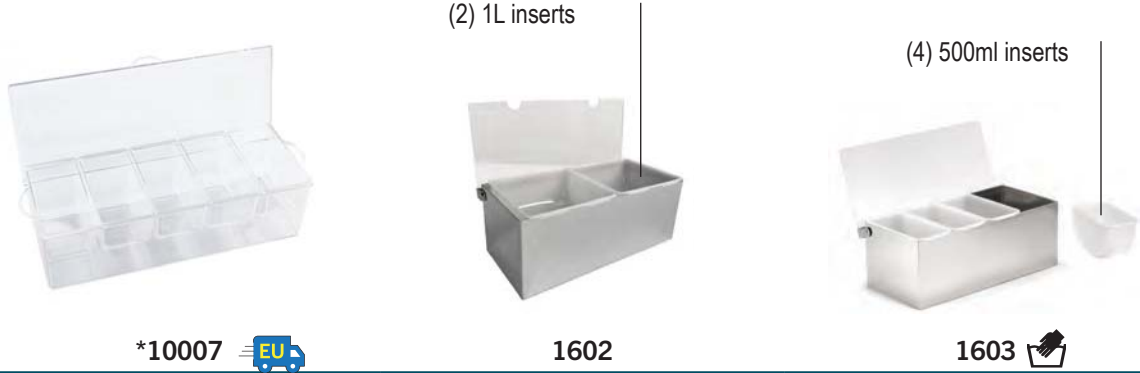

CONDIMENT DISPENSERS AND CADDY | ACCESSORIES*

*10007	1602	1603
Polystyrene Condiment Dispensers 5 x 565ml Inserts, enclosed bottom	Condiment Dispensers Stainless Steel with enclosed bottom 2 Compartment Holders	Condiment Dispensers Stainless Steel with enclosed bottom 4 Compartment Holders
41 x 16 x 12.5cm	30.5 x 14 x 11.5cm	30.5 x 15 x 12.5cm
6/6	1/16	1/16
33.11 €	70.74 €	63.89 €