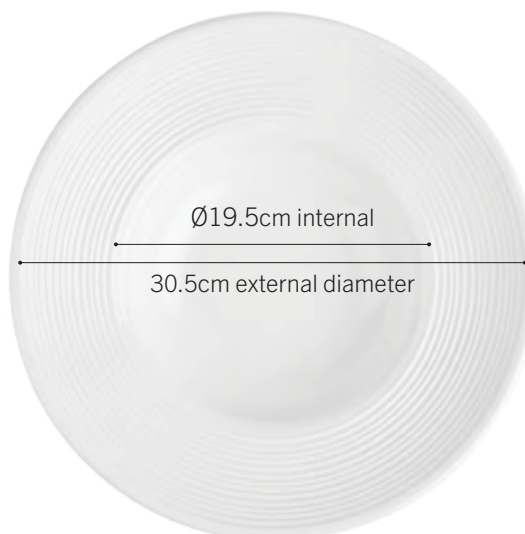

PULITO COLLECTION™

SERVEWARE

Attention: Melamine is not microwave or oven safe.

123460EU

11147EU