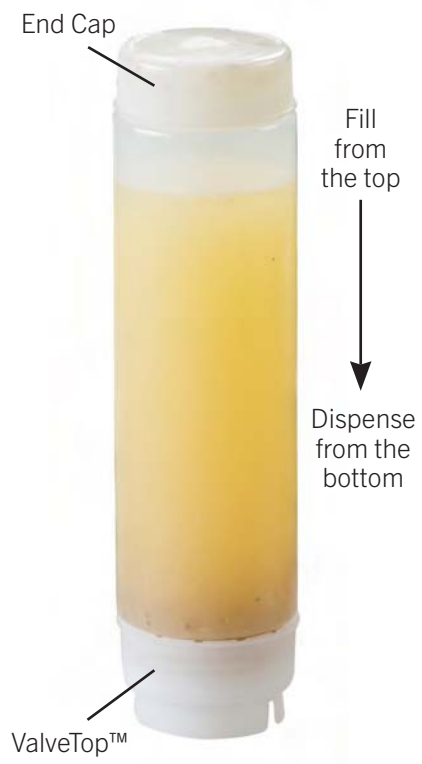

INVERTATOP™ | 53MM VALVE TOP & END CAPS

Valve Top Assembly

53mm

12/300

2.40 €