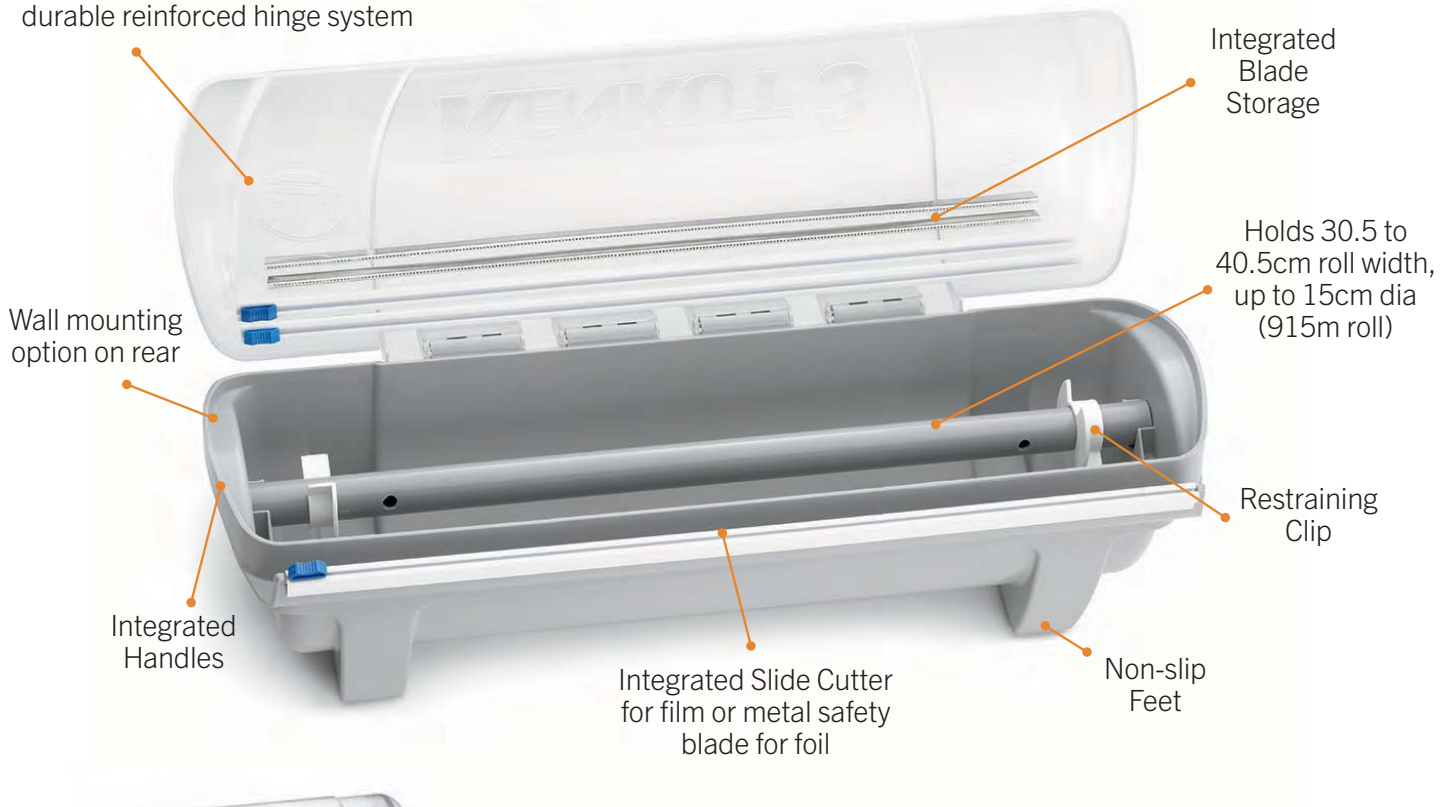

Stay-open Lid for easy loading with durable reinforced hinge system

KK3 	KK3SRB	KK3CLP	RB2
Kenkut® Dispenser ABS Plastic, Film & Foil	Replacement Film Slide Cutter Blade for KK3	Replacement Retaining Clips for KK3 Dowel Rod	Replacement Metal Blade
56 x 19.5 x 16.5cm	-	-	45.5cm
 1/1	 1/352	 1/1000	 1/1000
72.01 €	7.00 €	1.56 €	2.65 €