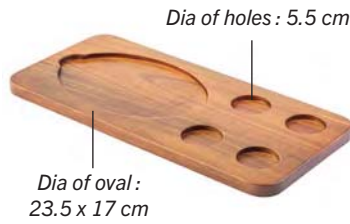

27 x 27 x 5.5cm (2.6L)

 1/4

40.62 €

Compatible Ramekins:

- RAM2FBKEU
- RAM2FWEU
- RAM2WEU
- RAM2BKEU
- RAM3WEU
- RAM3RWEU
- RAM3RREU
- RAM3RBKEU
- RAM3RXEU
- RAM4RWEU
- RAM4RBKEU
- 5073
- 5063

10709

Fatija Serving Board
Acacia Wood, Rectangular
Fits 10746