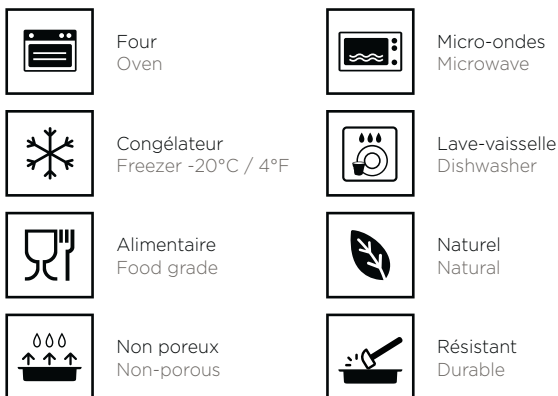

Avec plus de 50 couleurs et finitions disponibles, Revol est le seul fabricant de porcelaine à offrir une gamme aussi variée de styles et de textures. La 1re pâte céramique 100% Recyclay®, l'unique pâte Révolution induction, l'iconique pâte noire, les anses monobloc Belle Cuisine... ces innovations techniques exclusives sont le résultat d'un échange passionné avec les chefs du monde entier.

With over 50 colours and finishes available, Revol is the only porcelain manufacturer to offer such a wide range of styles and textures. The first 100% recyclay® ceramic, the unique Revolution Induction porcelain, the iconic black ceramic, the Belle Cuisine monobloc handles... these exclusive and technical innovations are the result of exciting interactions with chefs from all over the world.