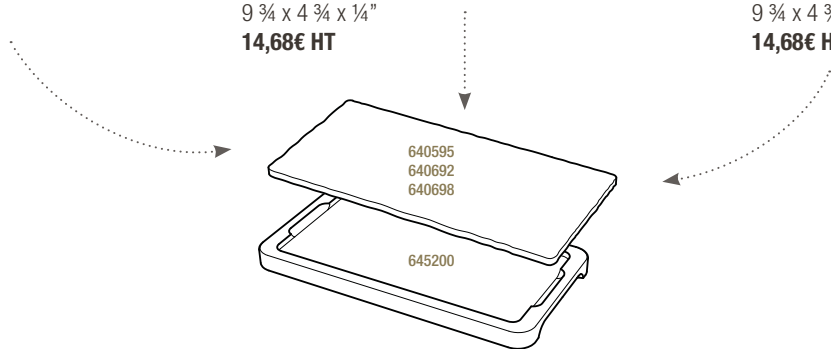

Noir brut - Matt slate style

640698 6
25 x 12 x 0,7 cm
9 3/4 x 4 3/4 x 1/4"
14,68€ HT

PLATEAU POUR PLANCHE 25 X 12 CM
LINER TRAY FOR TRAY 9 3/4 x 4 3/4"