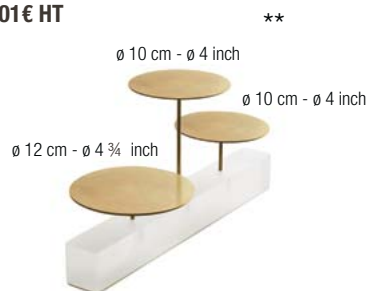

BRICKS RECT. 3 PLATEAUX
BRICKS BAR RECTANGULAR 3 TRAYS

Nacryl blanc + inox finition or brossé
White Nacryl + stainless steel brushed
gold finish

660441
32 x 12 x 16 cm
12 1/2 x 4 3/4 x 6 1/4"
146,12€ HT