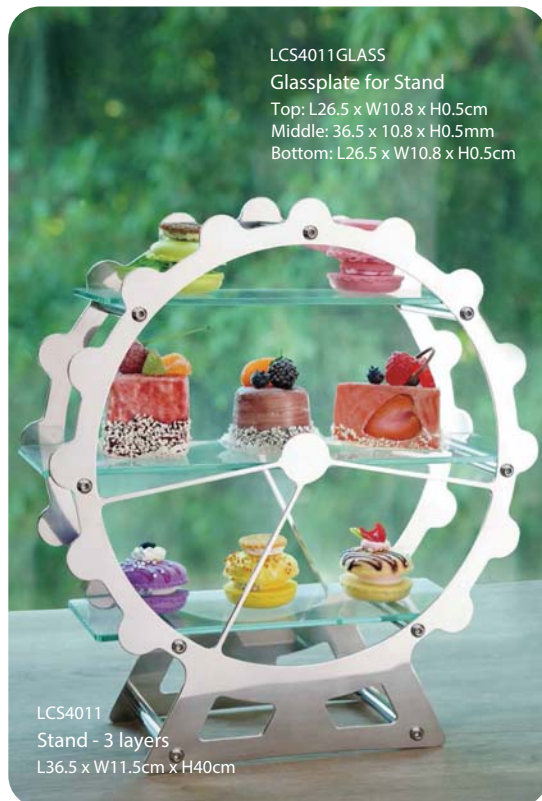

NEW

Luxury Amenities Box

AM85	AM130	AM150
dia.10 X H10.3cm	dia.14 X H10.3cm	dia.16.5 X H10.3cm
Inner: dia.8.5cm	Inner: dia.12.8cm	Inner: dia.15cm

LCS4011GLASS
Glassplate for Stand
Top: L26.5 x W10.8 x H0.5cm
Middle: 36.5 x 10.8 x H0.5mm
Bottom: L26.5 x W10.8 x H0.5cm