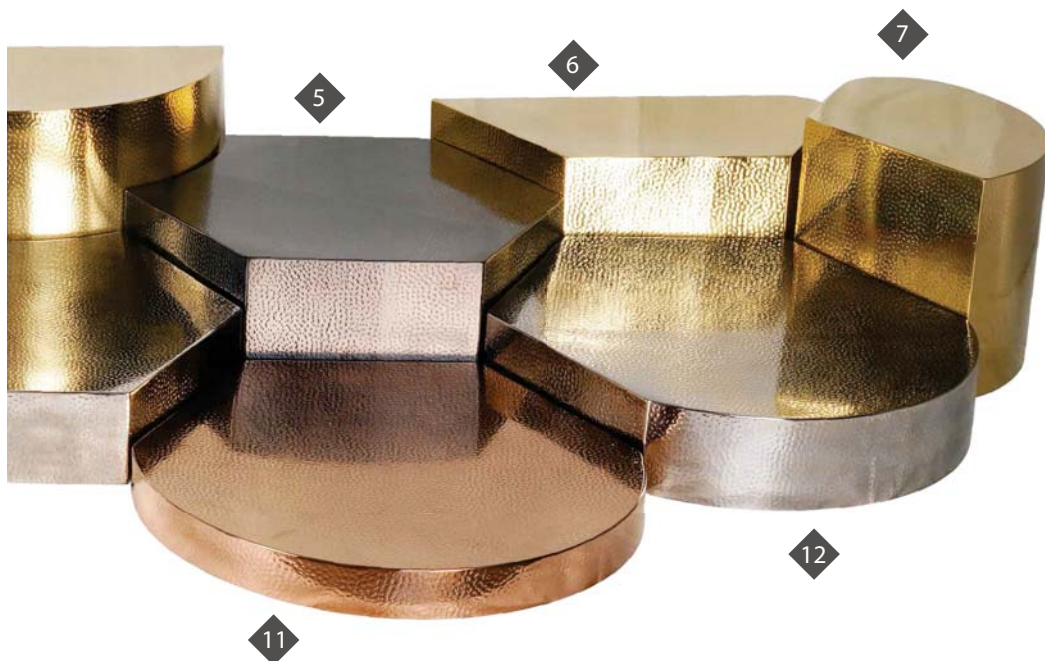

SJ61514
Bowl Riser (not including bowl)
Dia15 x H14.5cm

BRQ2520L
Buffet Stand
L46.5 x L25 x W21.2 x H20cm

BRHC2515
Buffet Stand
L50 x L25 x W43 x H15cm

BRC5025
Buffet Stand
Dia50 x H25cm

BRQ2520R
Buffet Stand
L46.5 x L25 x W21.2 x H20cm