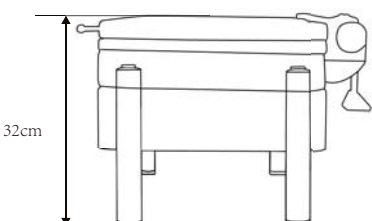

CD612ER
Stackable Stand for CD612 - Including
Magnetic Wind Block CD225 & Burner
Holder CD222L
L37.5 x W31.5 x H27cm