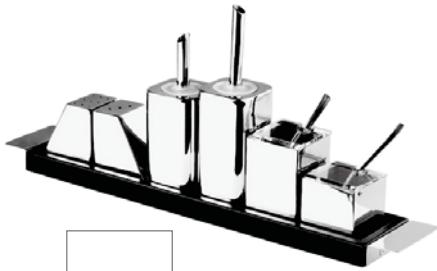

Vinegar Pot
CON001B
L4.5 x W4.5 x H12cm, capacity: 0.12L

Pepper Shaker
CON001D
L5.1 x W3.5 x H5cm

Cube Container (short)
CON001F
L4.5 x W4.5 x H4cm

NEW

NEW

NEW