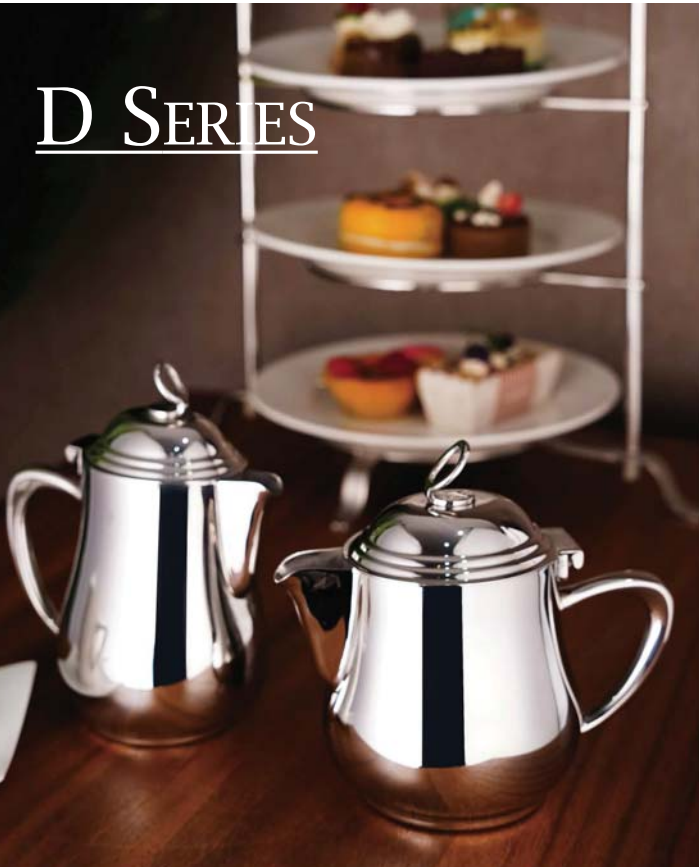

E SERIES

WNK®
FIRST IN FOOD SERVICE

D SERIES