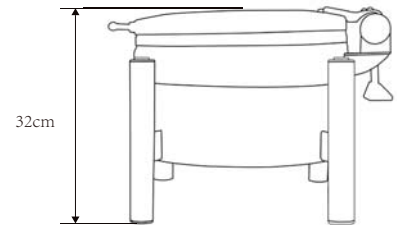

CD602
Round Induction Chafing Dish-Large
L44.5 x W55.5 x H15.5cm, capacity: 6.5L