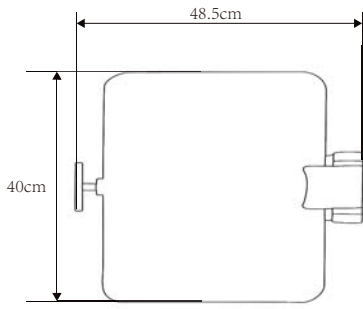

CD623
Induction Chafing Dish, GN2/3
L40 x W48.5 x H15.5cm, capacity: 6.5L