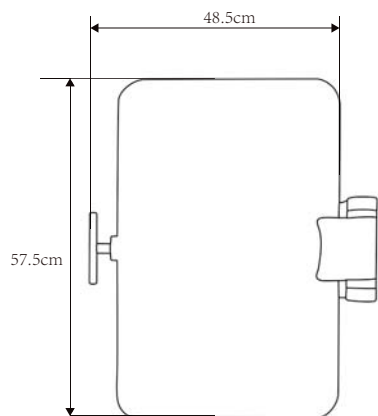

CD611
Induction Chafing Dish, GN1/1
L57.5 x W48.5 x H15.5cm, capacity: 7.5L

CD611G
Induction Chafing Dish, GN1/1 (glass lid)
L57.5 x W48.5 x H15.5cm, capacity: 7.5L

CD412
Stainless Steel 1/2 Insert
L26.5 x W32.5 x H7cm
Capacity: 3.5L