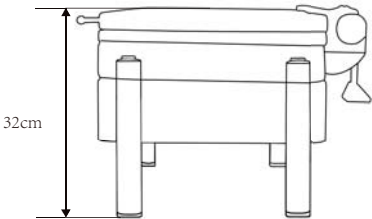

CD623ER
Stackable Stand for CD623 - Including
Magnetic Wind Block CD225 & Burner
Holder CD222L
L48 x W38.5 x H27.5cm