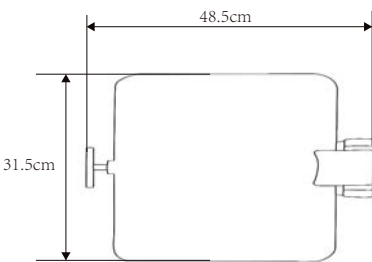

CD612
Induction Chafing Dish, GN1/2
L31.5 x W48.5 x H15.5cm, capacity: 3.5L