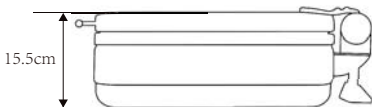

CD412
Stainless Steel GN1/2 Insert
L26.5 x W32.5 x H7cm
Capacity: 3.5L