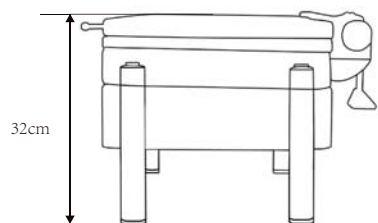

CD611ER
Stackable Stand for CD611 - Including
Magnetic Wind Block CD226
& 2pcs Burner Holder CD222L
L67 x W37.5 x H27.7cm

CD226
Magnetic Wind Block
L28.5 x W19.6 x H10cm

CD222L
Burner Holder
dia.9.2 x H6.1cm