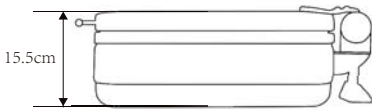

CD623FP
Stainless Steel 2/3 Insert
L35.5 x W32.3 x H9cm
Capacity: 6.5L