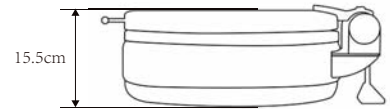

CD601ER
Stackable Stand for CD601
- Including Magnetic Wind Block CD225
& Burner Holder CD222L
dia.37.5 x H27.5cm