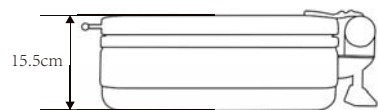

CD212
Porcelain 1/2 Insert
L25.2 x W32.5 x H6.5cm
Capacity: 2.5L